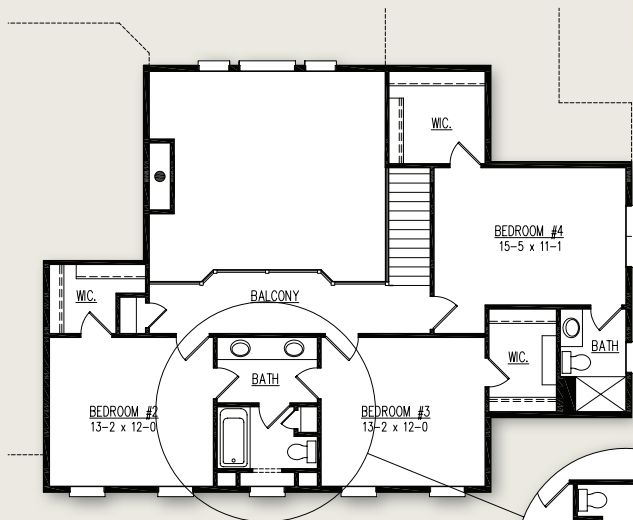

THE DARIEN

- 3,024 Square Feet
- Overall size:
70'-9" x 68'-10"

Shown with optional brick.

Optional
Main Bath

Model home as depicted may not represent base home plan. Please see a sales representative for details.