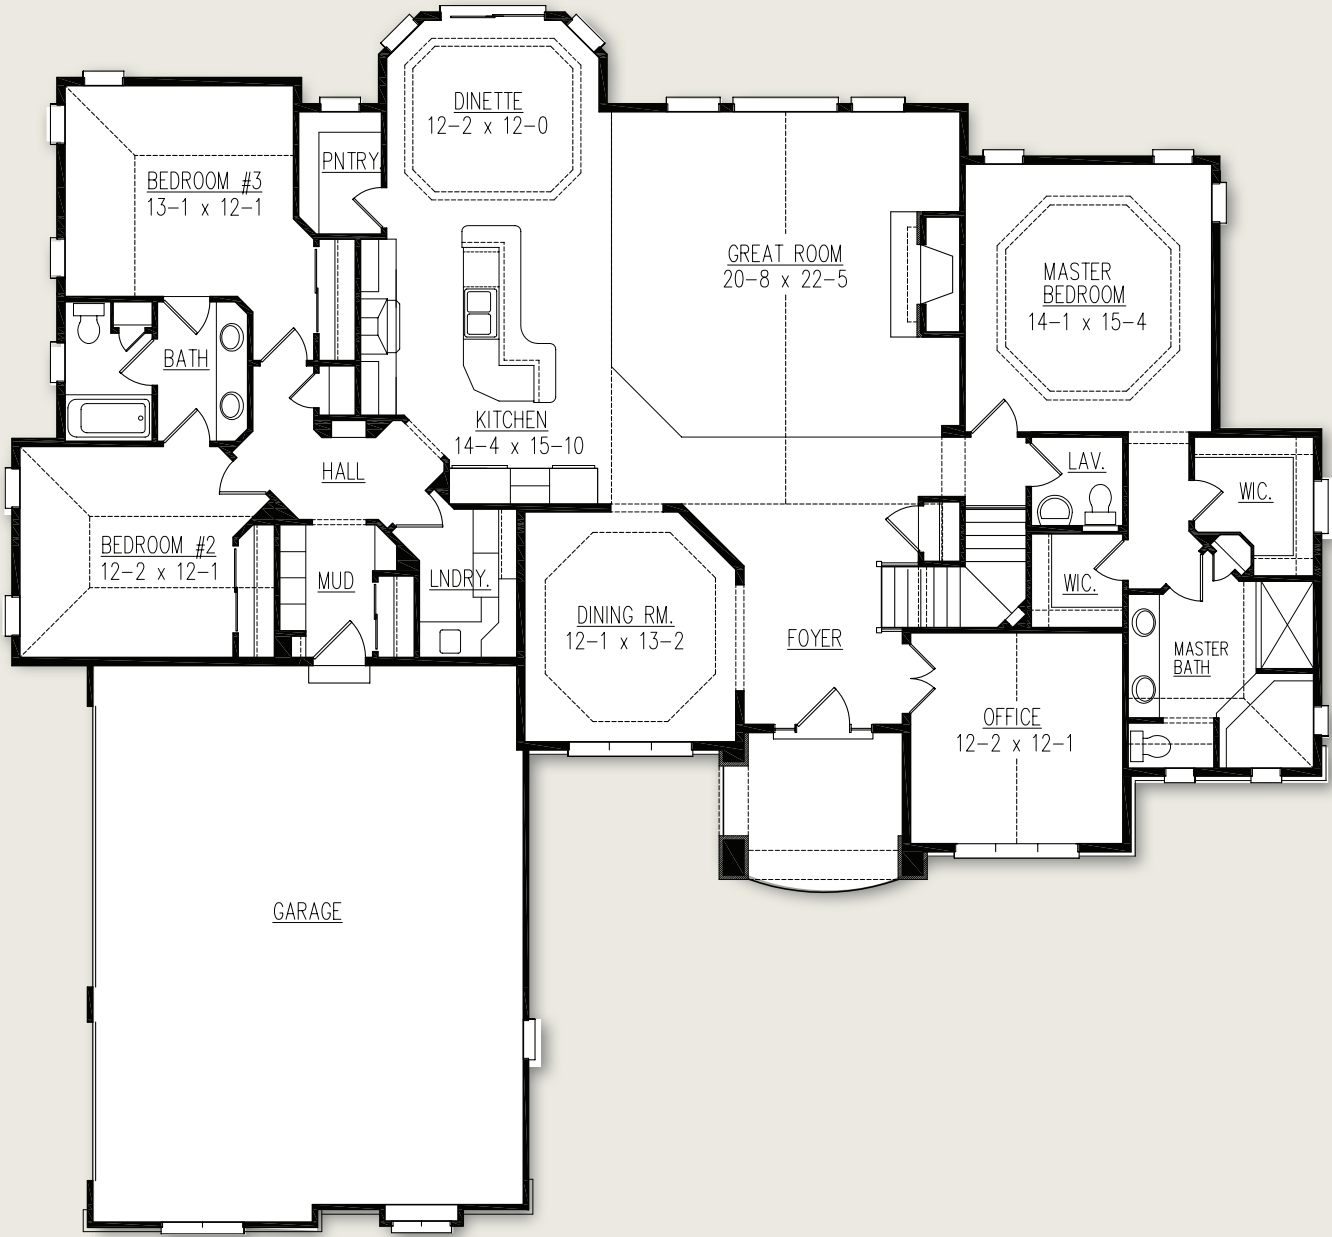

THE DOVER I

- 2,600 Square Feet
- Overall size:
75'-0" x 69'-7"

Shown with manufactured stone option in lieu of brick.

Model home as depicted may not represent base home plan. Please see a sales representative for details.