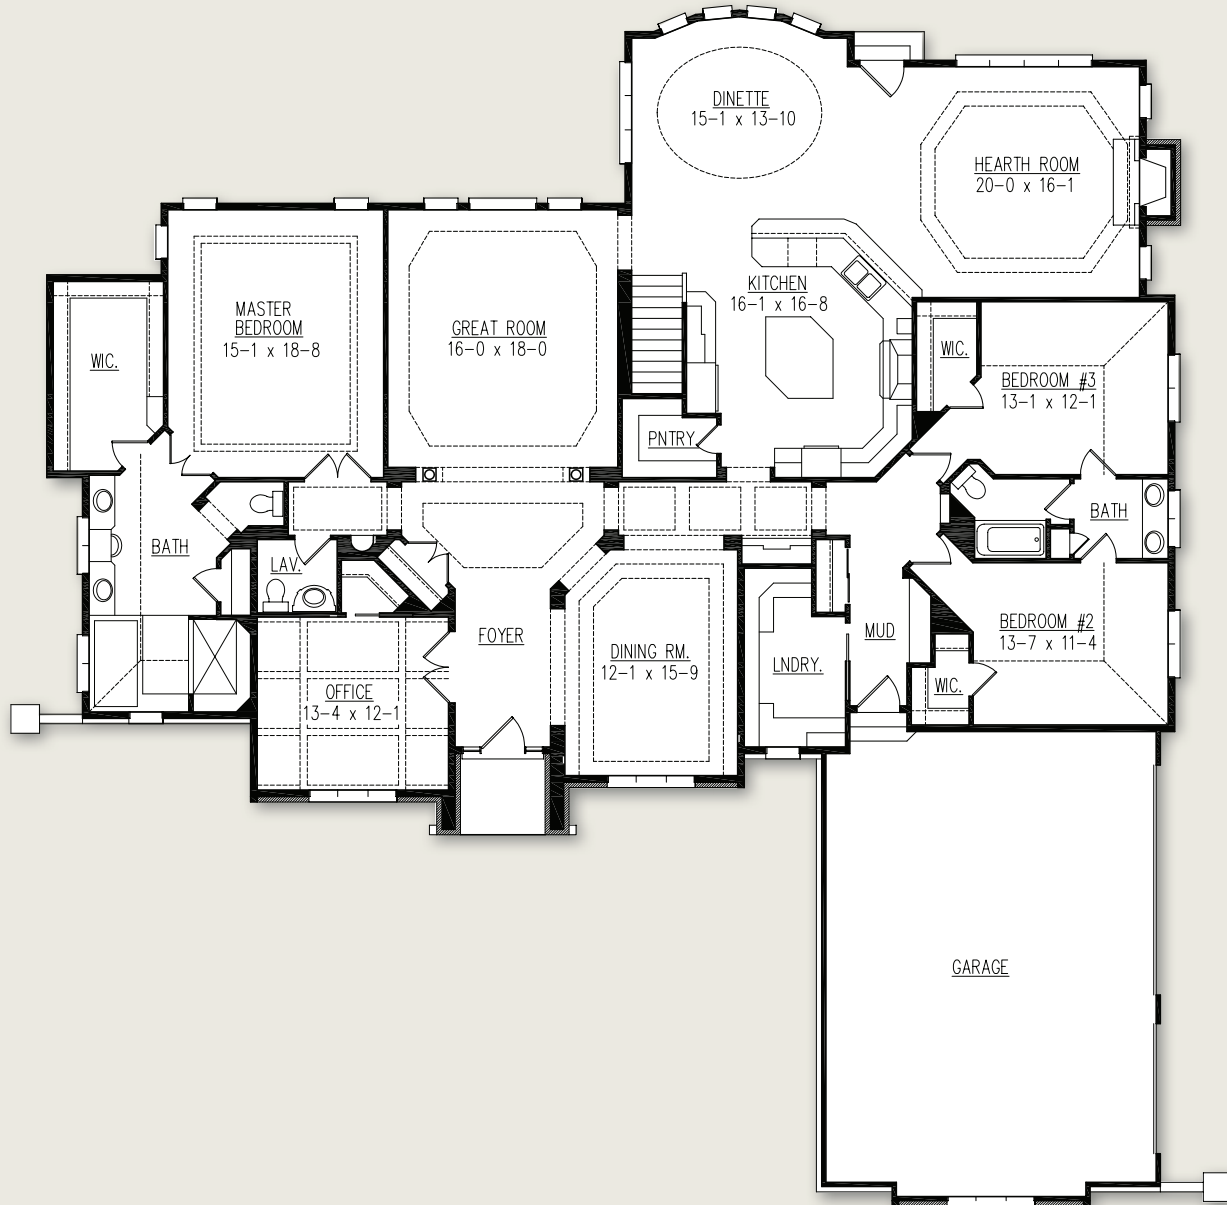

# THE LA VALLE

- 3,350 Square Feet
- Overall size:  
77'-10" x 83'-7"

Shown with manufactured stone option in lieu of brick.

Model home as depicted may not represent base home plan. Please see a sales representative for details.