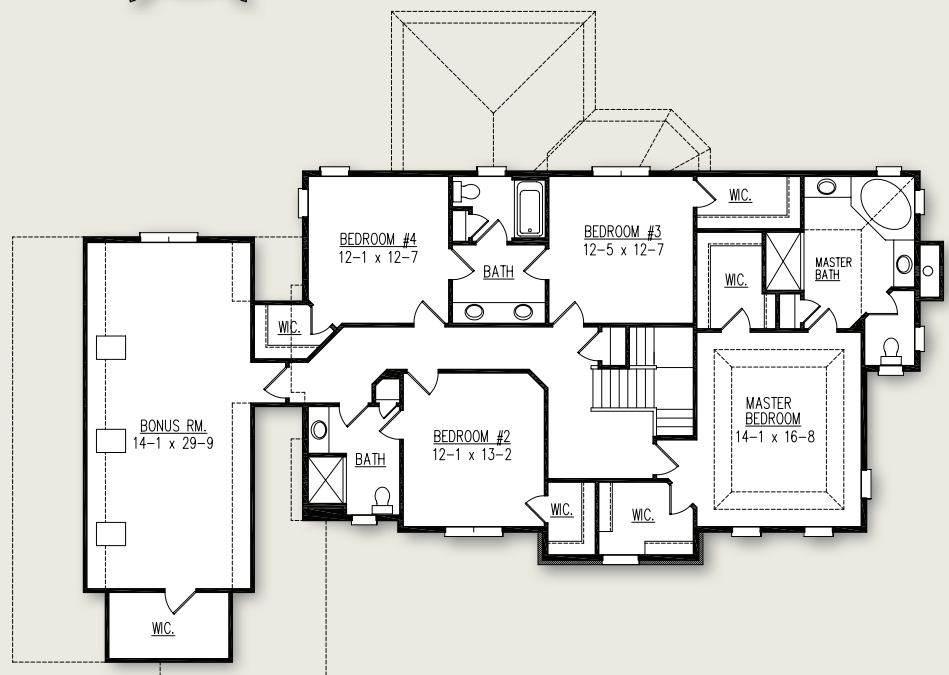

THE LANCASTER B

- 3,815 Square Feet
- Overall size:
80'-9" x 56'-5"

Shown with optional brick chase.

First Floor
1,661 Sq. Ft.

Second Floor
2,154 Sq. Ft.

Model home as depicted may not represent base home plan. Please see a sales representative for details.