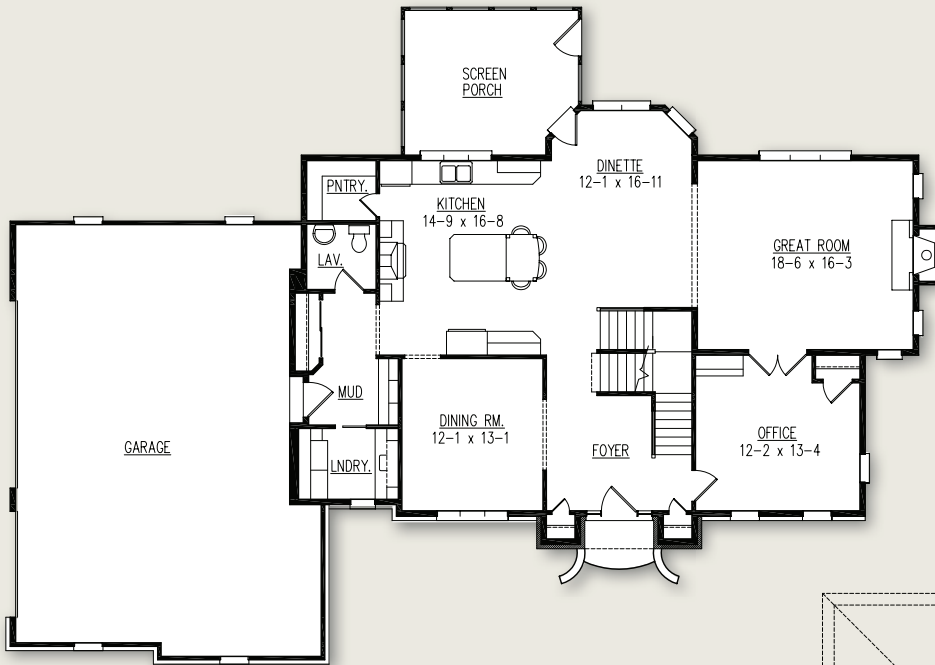

THE LANCASTER B

- 3,815 Square Feet
- Overall size:
80'-9" x 56'-5"

Shown with optional brick chase.

First Floor
1,661 Sq. Ft.

Second Floor
2,154 Sq. Ft.

Model home as depicted may not represent base home plan. Please see a sales representative for details.