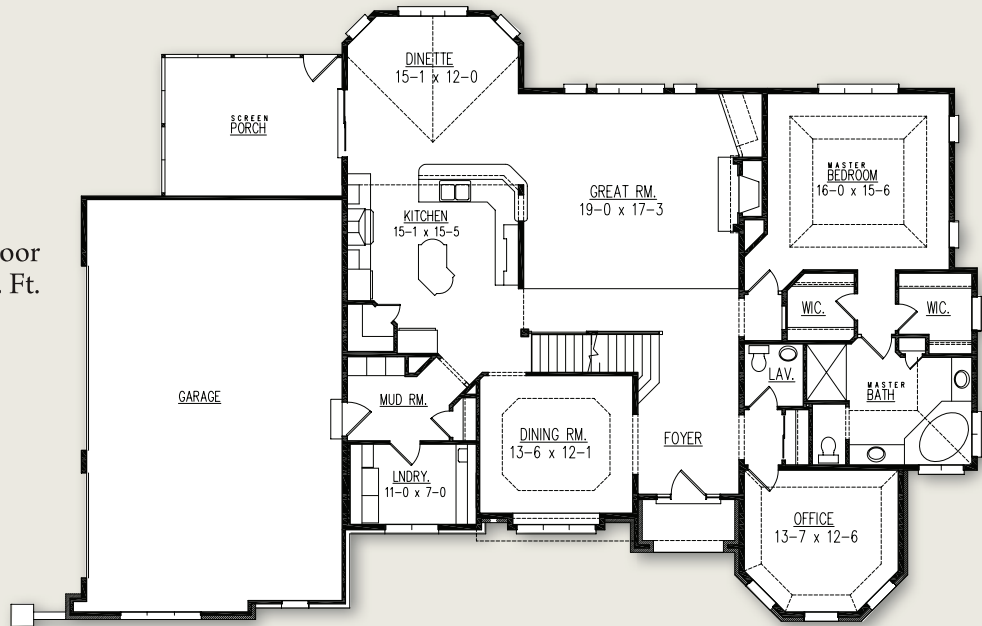

THE PRESCOTT

- 3,274 Square Feet
- Overall size:
80'-0" x 53'-8"

Shown with optional stone.

First Floor
2,274 Sq. Ft.

Second Floor
1,000 Sq. Ft.