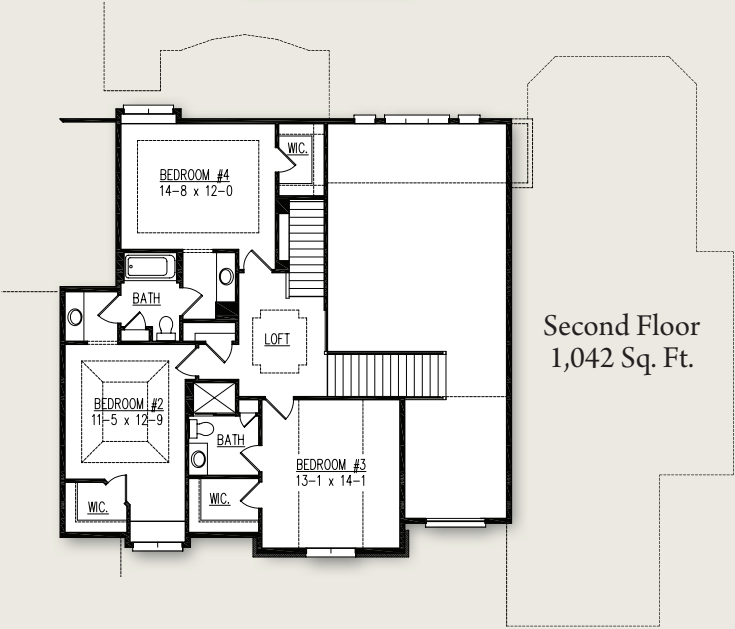

# THE SHOREWOOD

- 4,129 Square Feet
- Overall size:  
81'-3" x 61'-9"

Shown with optional stone in lieu of brick, and with optional partial exposure..

First Floor  
3,087 Sq. Ft.

Second Floor  
1,042 Sq. Ft.

Model home as depicted may not represent base home plan. Please see a sales representative for details.