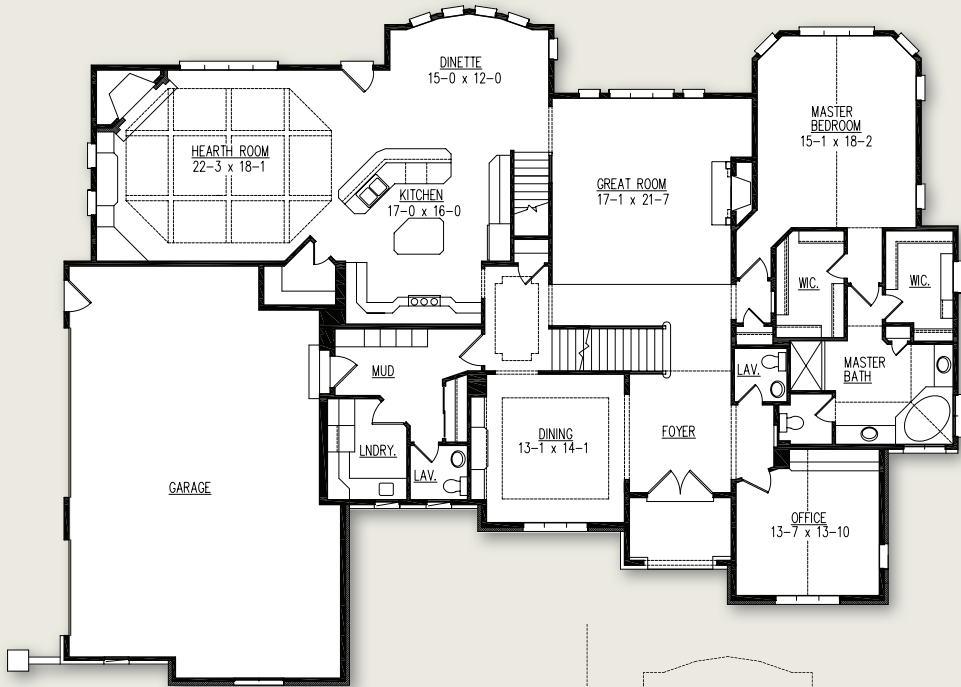

# THE SHOREWOOD

- 4,129 Square Feet
- Overall size:  
81'-3" x 61'-9"

Shown with optional stone in lieu of brick, and with optional partial exposure..

First Floor  
3,087 Sq. Ft.

Second Floor  
1,042 Sq. Ft.

Model home as depicted may not represent base home plan. Please see a sales representative for details.