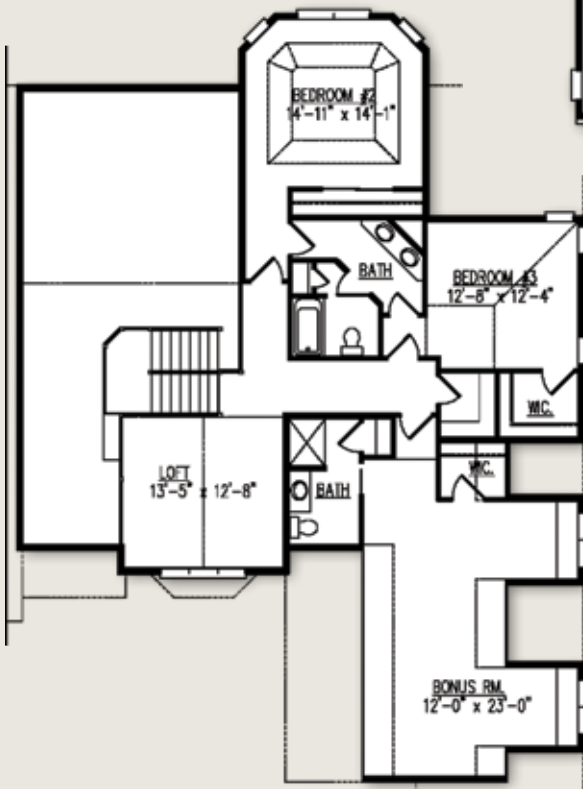

# THE CAMPBELLSPORT

Shown with optional manufactured stone.

- 3,796 Square Feet
- Overall size: 64'-0" x 65'-10"
- 3 Bedrooms, plus bonus room & loft
- Office/den

First Floor  
2,288 Sq. Ft.

Second Floor  
1,508 Sq. Ft.