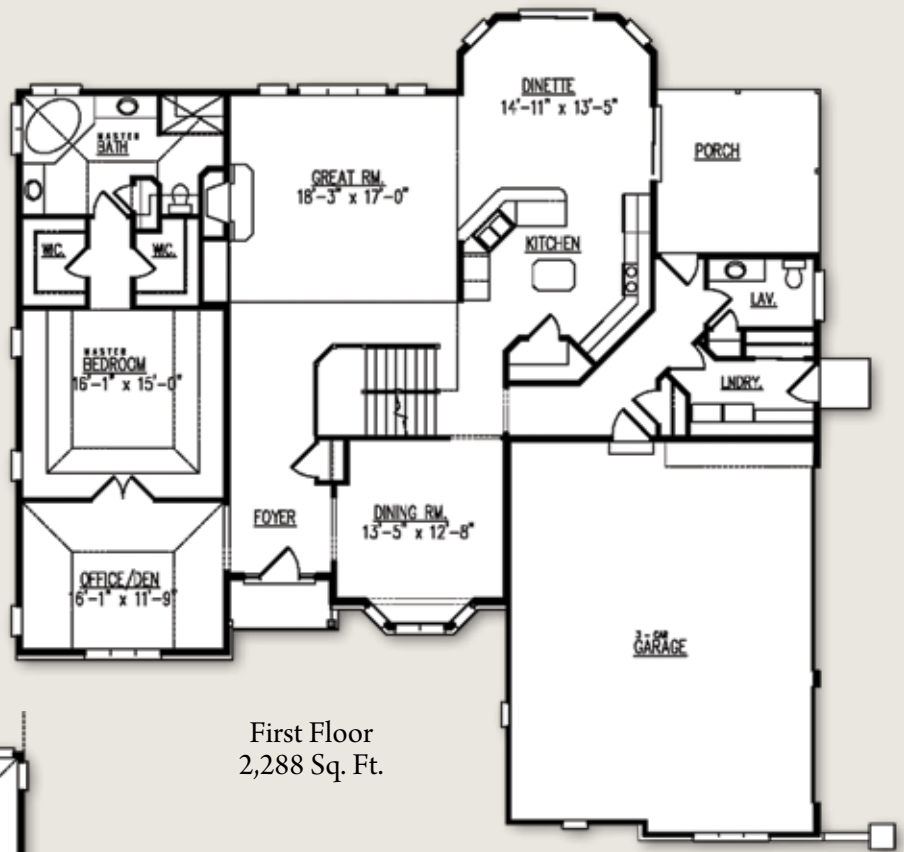

# THE CAMPBELLSPORT

Shown with optional manufactured stone.

- 3,796 Square Feet
- Overall size: 64'-0" x 65'-10"
- 3 Bedrooms, plus bonus room & loft
- Office/den

First Floor  
2,288 Sq. Ft.

Second Floor  
1,508 Sq. Ft.