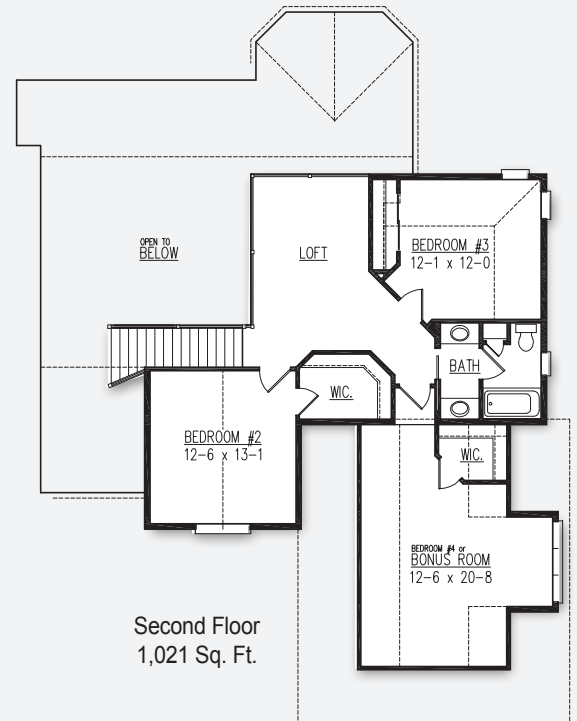

# The Cambridge I-A

Shown with manufactured stone option in lieu of brick.

- POINTS OF INTEREST**
- 3,259 Square Feet
  - Overall size: 67'-4" x 69'-6"
  - 3 bedrooms, plus 4th bedroom/bonus room
  - 2.5 baths
  - 3-Season room
  - Formal dining room, office, loft

Model home as depicted may not represent base home plan. Please see a sales representative for details.