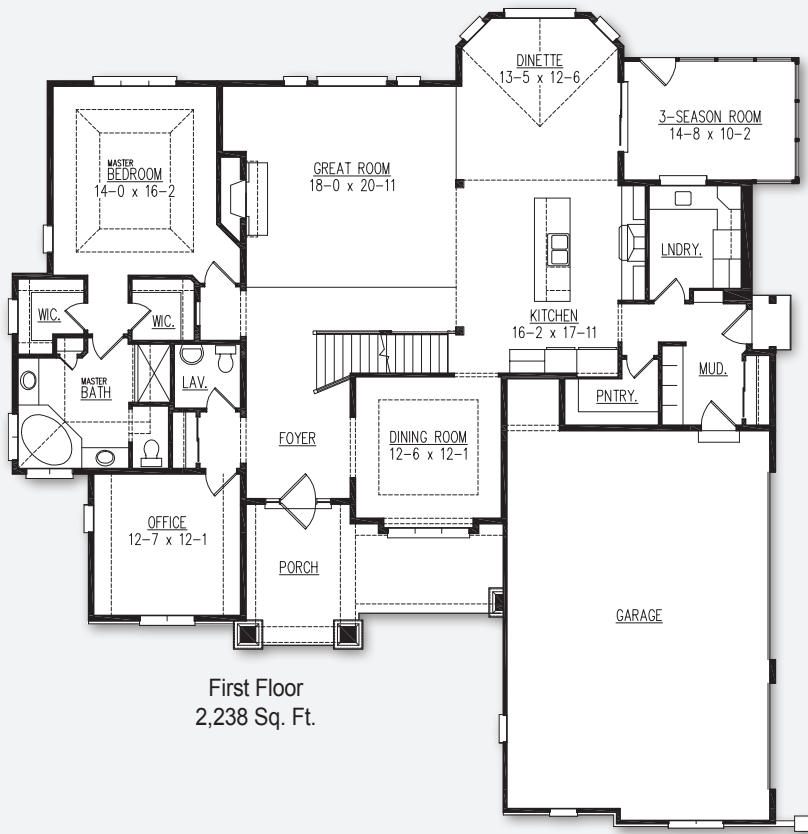

# The Cambridge I-A

Shown with manufactured stone option in lieu of brick.

- POINTS OF INTEREST**
- 3,259 Square Feet
  - Overall size: 67'-4" x 69'-6"
  - 3 bedrooms, plus 4th bedroom/bonus room
  - 2.5 baths
  - 3-Season room
  - Formal dining room, office, loft

Model home as depicted may not represent base home plan. Please see a sales representative for details.