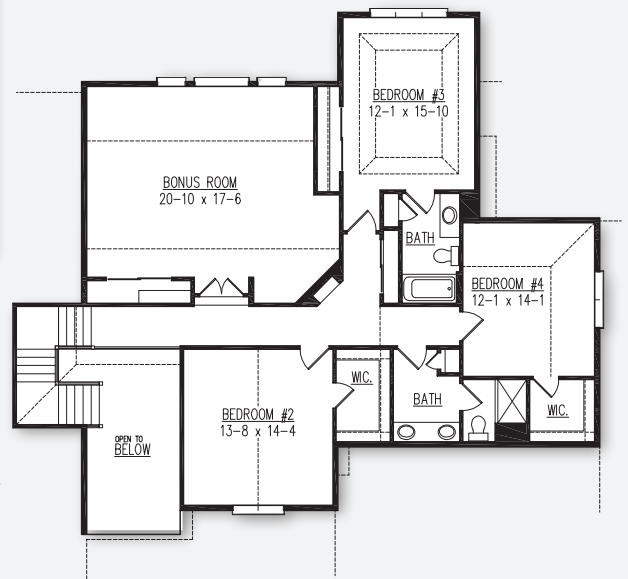

The Nashotah

Shown with manufactured stone option in lieu of brick.

First Floor
2,468 Sq. Ft.

POINTS OF INTEREST

- 3,900 Square Feet
- Overall size: 74'-11" x 72'-0"
- 4 bedrooms 3.5 bathrooms
- Bonus room
- 3 Season room

Second Floor
1,432 Sq. Ft.

follow us on

Model home as depicted may not represent base home plan. Please see a sales representative for details.