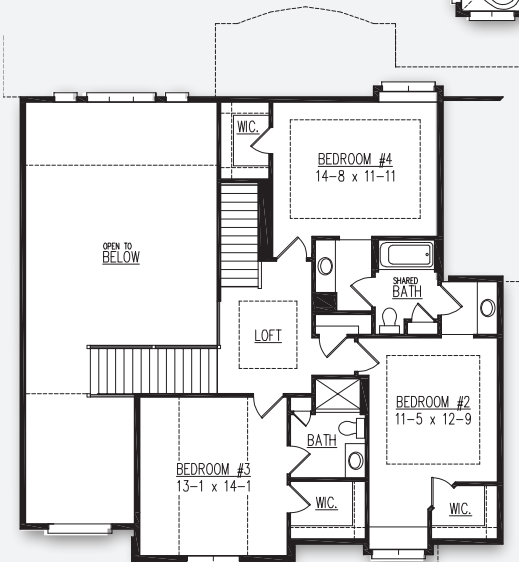

The Shorewood

POINTS OF INTEREST

- 4,126 Square Feet
- Overall size: 84'-9" x 63'-9"
- 4 bedrooms, 3.5 baths
- Hearth room
- Formal dining room & office

First Floor
3,087 Sq. Ft.

Second Floor
1,039 Sq. Ft.

Model home as depicted may not represent base home plan. Please see a sales representative for details.