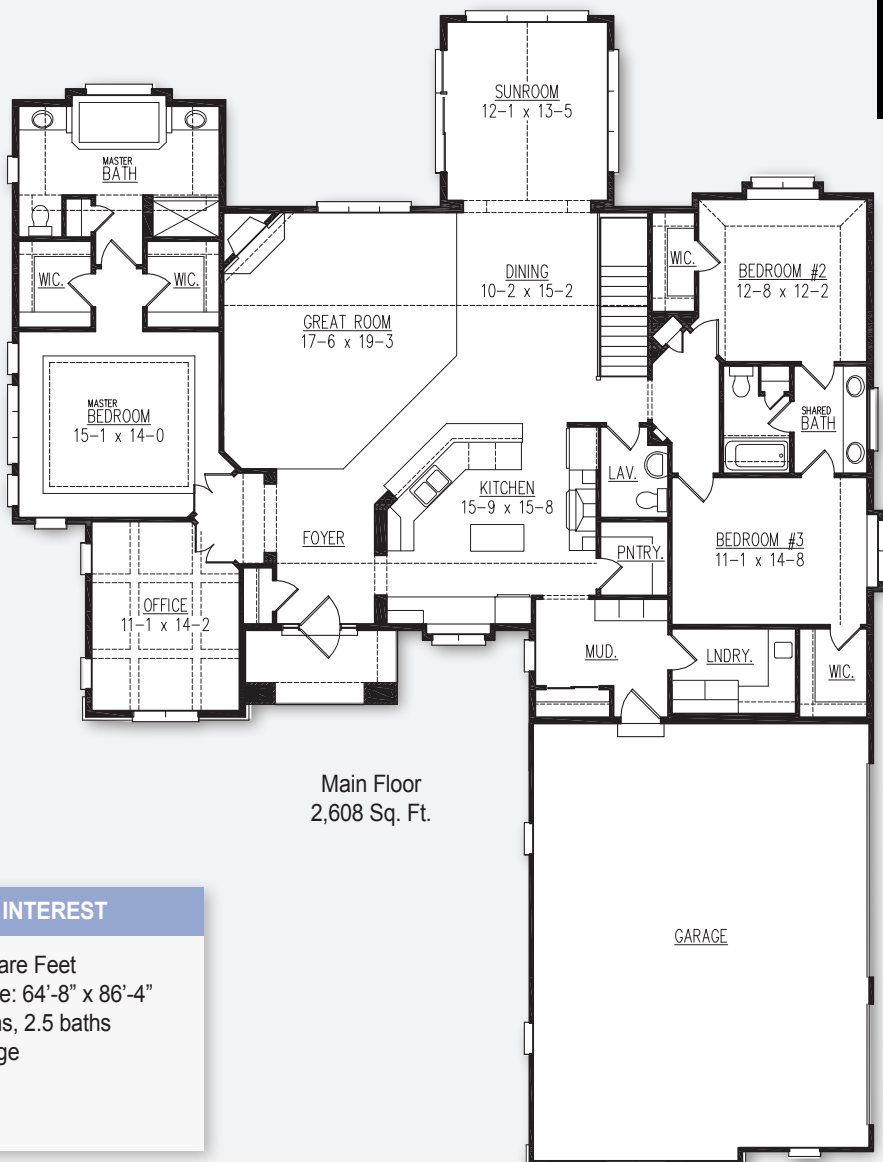

The Washburn

Shown with manufactured stone option in lieu of brick.

Main Floor
2,608 Sq. Ft.

- POINTS OF INTEREST**
- 2,608 Square Feet
 - Overall size: 64'-8" x 86'-4"
 - 3 bedrooms, 2.5 baths
 - 3 car garage
 - Study
 - Sunroom

Model home as depicted may not represent base home plan. Please see a sales representative for details.