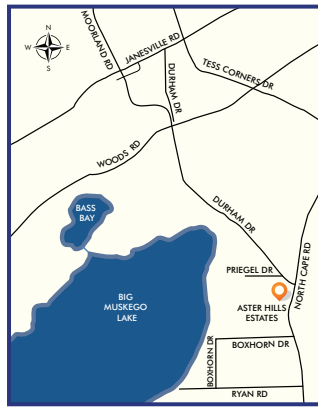

# ASTER HILLS ESTATES

## Muskego

Located at the corner of North Cape Road and Durham Drive in Muskego, Aster Hills Estates has some of the best lots in the area. Every lot is more than a half acre and many have exposed basement areas. With many cul-de-sacs and breathtaking views of conservancy and wetland areas, Aster Hills Estates boasts natural beauty.

**Directions:** I-43 to Moorland Road. South on Moorland Road. Moorland Road becomes Durham Drive. Continue on Durham Drive. Right onto N Cape Road. Right onto Boxhorn Drive. Right onto Boxhorn Reserve Drive into subdivision.