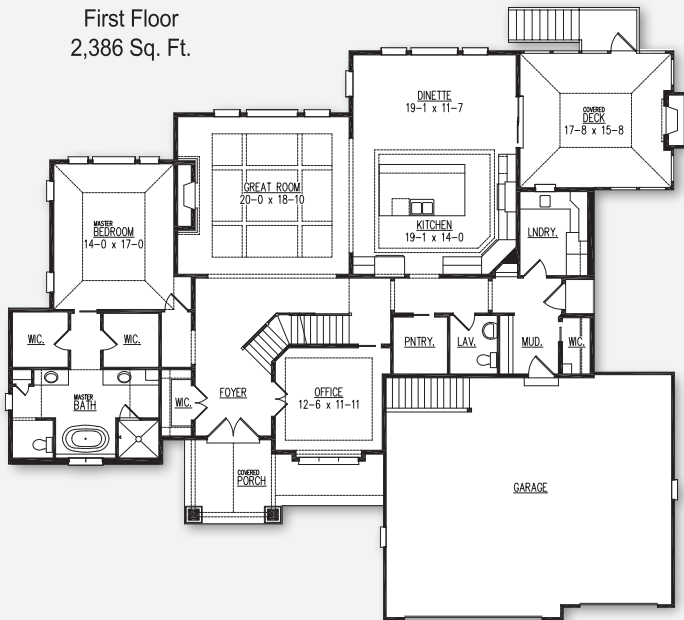

The Redwood Model

First Floor
2,386 Sq. Ft.

POINTS OF INTEREST

- 3,339 Sq. Ft.
- 4 bedrooms
- 3.5 baths
- 3-car garage
- Home office, covered deck with fireplace
- 1,314 Sq. Ft. finished lower level adds rec room, lounge, wet bar, fifth bedroom and full bath

Model Hours: Coming Soon!

3643 Eden Court, Pioneer Pointe, Middleton

Directions: Beltline to Mineral Point Rd. West on Mineral Point Rd. to Pioneer Rd. South on Pioneer Rd. Take second right onto Pioneer Pointe Pass, and then right onto Eden Court to model.

Finished Lower Level
Adds 1,314 Sq. Ft.

Second Floor
953 Sq. Ft.

Model home as depicted may not represent base home plan. Please see a sales representative for details.

follow us on