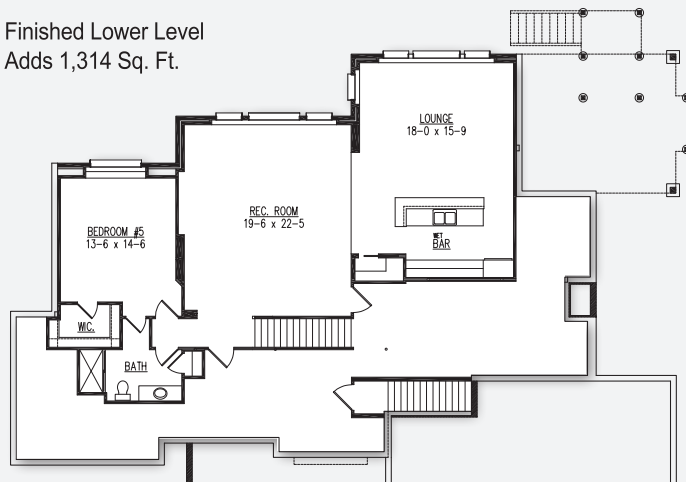

The Redwood Model

First Floor
2,386 Sq. Ft.

POINTS OF INTEREST

- 3,339 Sq. Ft.
- 4 bedrooms
- 3.5 baths
- 3-car garage
- Home office, covered deck with fireplace
- 1,314 Sq. Ft. finished lower level adds rec room, lounge, wet bar, fifth bedroom and full bath

Model Hours: Coming Soon!

3643 Eden Court, Pioneer Pointe, Middleton

Directions: Beltline to Mineral Point Rd. West on Mineral Point Rd. to Pioneer Rd. South on Pioneer Rd. Take second right onto Pioneer Pointe Pass, and then right onto Eden Court to model.

Finished Lower Level
Adds 1,314 Sq. Ft.

Second Floor
953 Sq. Ft.

Model home as depicted may not represent base home plan. Please see a sales representative for details.

follow us on