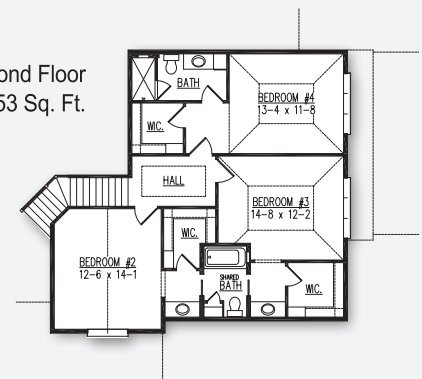

The Redwood Model

First Floor
2,386 Sq. Ft.

POINTS OF INTEREST

- 3,339 Sq. Ft.
- 4 bedrooms
- 3.5 baths
- 3-car garage
- Home office, covered deck with fireplace
- 1,314 Sq. Ft. finished lower level adds rec room, lounge, wet bar, fifth bedroom and full bath

Model Hours: Coming Soon!

3643 Eden Court, Pioneer Pointe, Middleton

Directions: Beltline to Mineral Point Rd. West on Mineral Point Rd. to Pioneer Rd. South on Pioneer Rd. Take second right onto Pioneer Pointe Pass, and then right onto Eden Court to model.

Finished Lower Level
Adds 1,314 Sq. Ft.

Second Floor
953 Sq. Ft.

Model home as depicted may not represent base home plan. Please see a sales representative for details.

follow us on