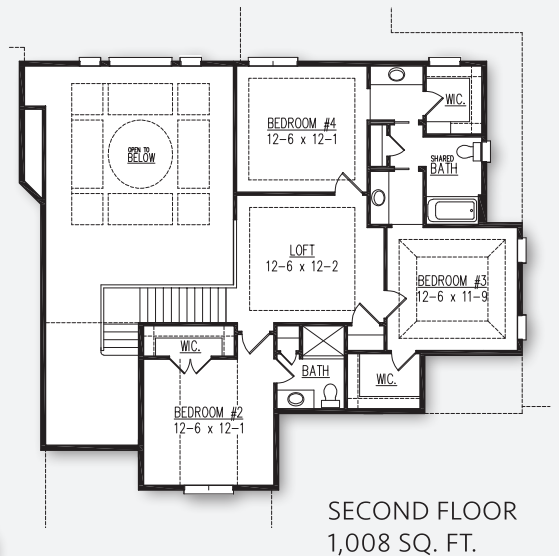

The Cottonwood

PLAN DETAILS

- 3,843 Square Feet
- Standard Plan - Overall Size: 78'-0" x 76'-3"
- Executive Plan - Overall Size: 69'-0" x 85'-3"
- 4 bedrooms 3.5 bathrooms
- Loft overlooking great room
- Formal dining room, hearth room, and home office