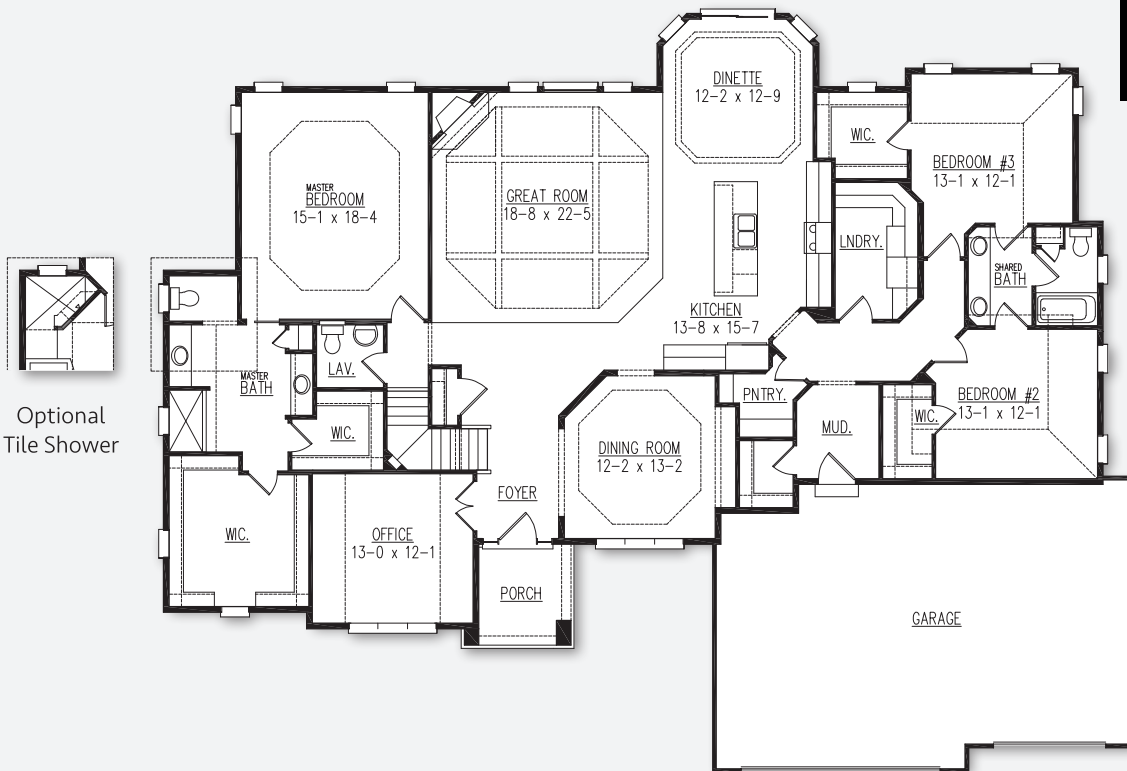

The Dogwood

PLAN DETAILS

- 2,820 Square Feet
- Standard Plan - Overall Size: 78'-6" x 61'-5"
- Executive Plan - Overall Size: 76'-0" x 70'-3"
- 3 bedrooms, 2.5 baths
- 3 car garage
- Home office

Alternate elevation

Model home as depicted may not represent base home plan. Please see a sales representative for details.