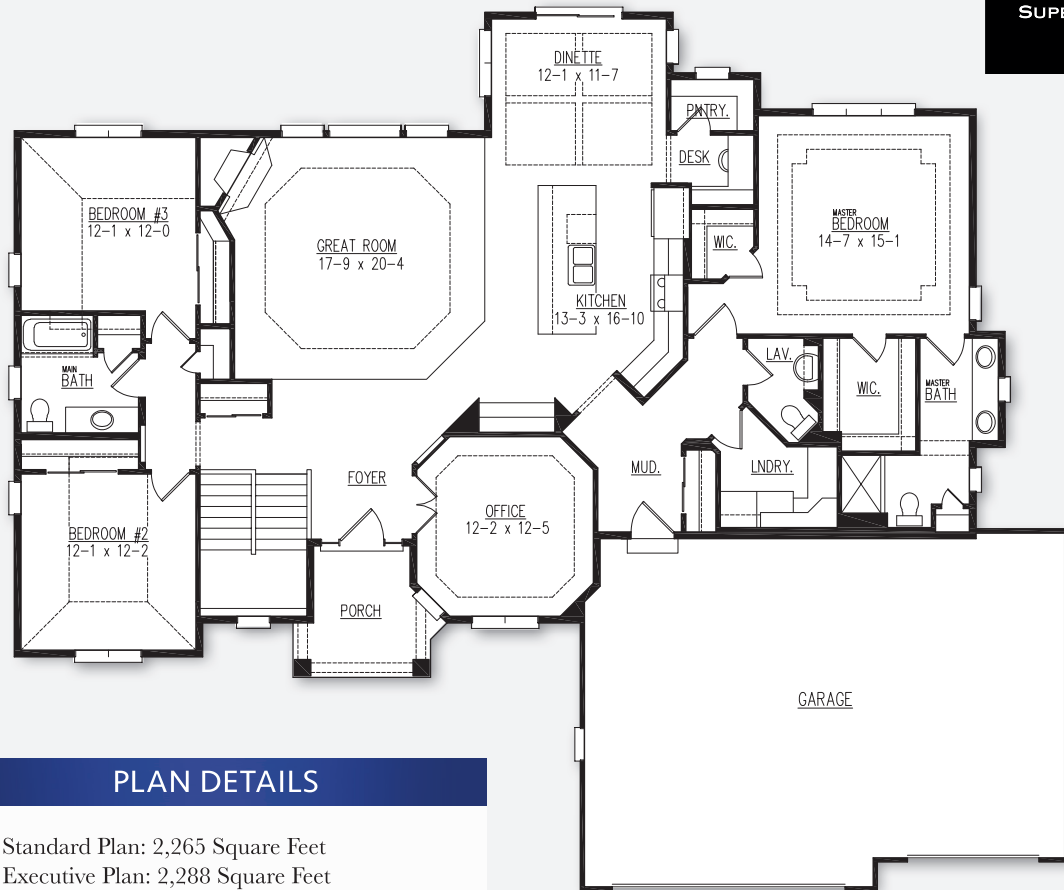

The Evergreen

**PLAN DETAILS**

- Standard Plan: 2,265 Square Feet
- Executive Plan: 2,288 Square Feet
- Standard Plan - Overall Size: 72'-10" x 60'-8"
- Executive Plan - Overall Size: 70'-4" x 71'-11"
- 3 bedrooms, 2.5 baths
- Home office and pocket desk
- Great room with corner fireplace

Model home as depicted may not represent base home plan. Please see a sales representative for details.

FOLLOW US ON:    