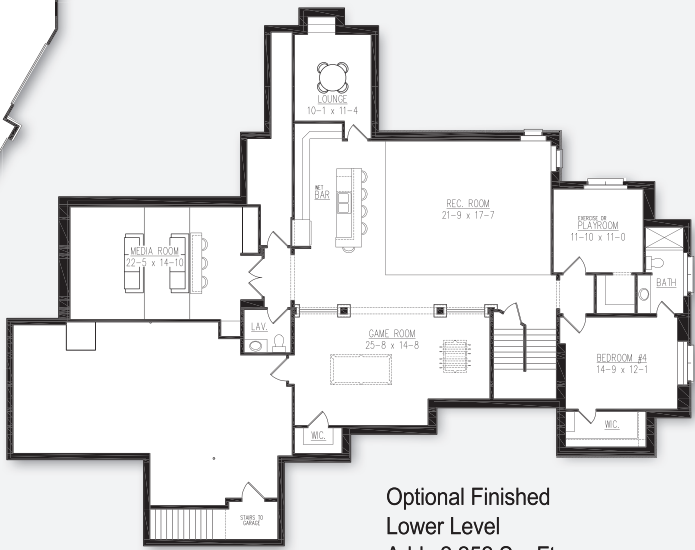

The Modena Model

Main Floor
3,570 Sq. Ft.

POINTS OF INTEREST

- 3,570 Square Feet
- 3 bedrooms
- 2.5 baths
- 4 car canted garage
- Home office, hearth room and 3-season room
- Master suite with luxury bath and enormous walk-in closet
- 2,252 Sq. Ft. Finished lower level adds game room, rec room, wet bar, lounge, lavatory, media room, exercise or playroom, and fourth bedroom with walk-in closet and full bath

Model Hours:

Saturday & Sunday, noon - 4pm, or by appointment. Closed holiday weekends.

10122 W. Farmdale Estates Court
Farmdale Estates, Mequon

Directions: Hwy 167 to N. Farmdale Rd.
North on N Farmdale Rd. to subdivision entrance on left.
Model is on the right.

Optional Finished
Lower Level
Adds 2,252 Sq. Ft.

Model home as depicted may not represent base home plan. Please see a sales representative for details.

FOLLOW US ON: