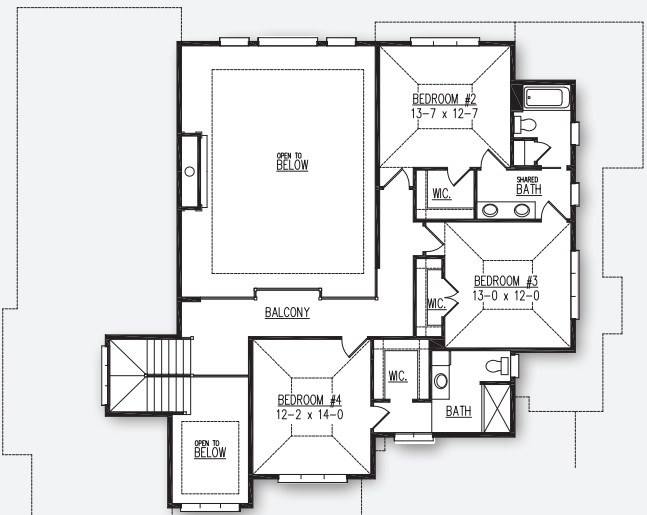

The Augusta

First Floor
2,744 Sq. Ft.

Second Floor
1,080 Sq. Ft.

POINTS OF INTEREST

- 3,824 Square Feet
- Overall size: 66'-4" x 75'-10"
- 4 bedrooms 3.5 bathrooms
- Home office, formal dining room, 3-season room
- Second floor balcony

Model home as depicted may not represent base home plan. Please see a sales representative for details.