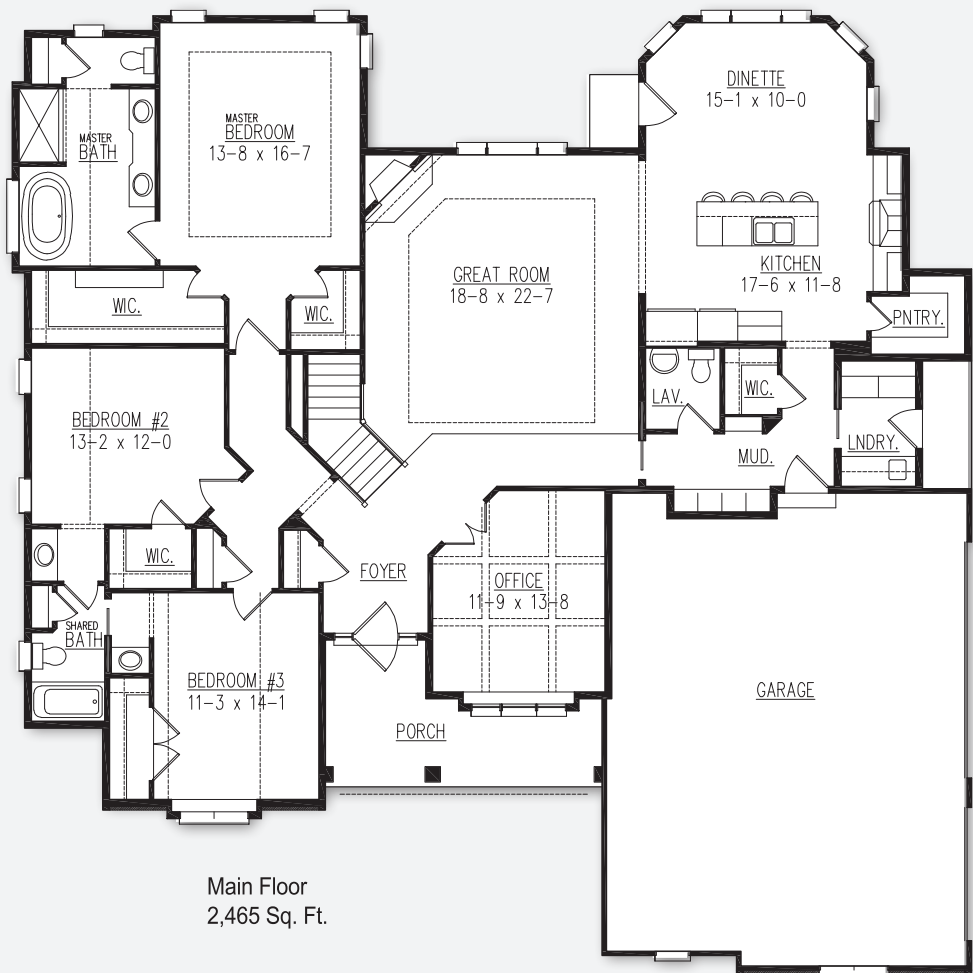

The Bridgeport

Main Floor
2,465 Sq. Ft.

- POINTS OF INTEREST**
- 2,465 Square Feet
 - Overall size: 65'-4" x 65'-0"
 - 3 bedrooms, 2.5 baths
 - Study
 - Great room with corner fireplace

Model home as depicted may not represent base home plan. Please see a sales representative for details.