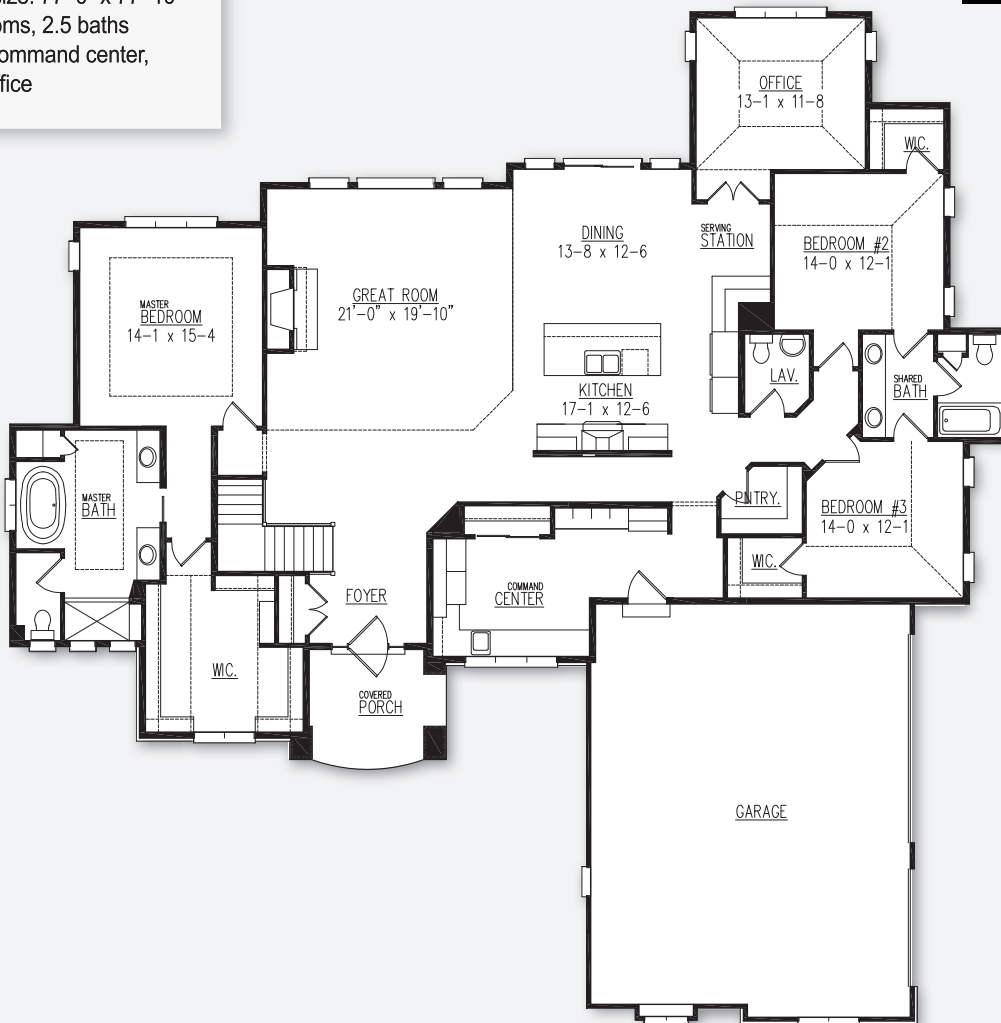

The Dover Grand

POINTS OF INTEREST

- 2,781 Square Feet
- Overall size: 77'-0" x 77'-10"
- 3 bedrooms, 2.5 baths
- Family command center, home office

Model home as depicted may not represent base home plan. Please see a sales representative for details.