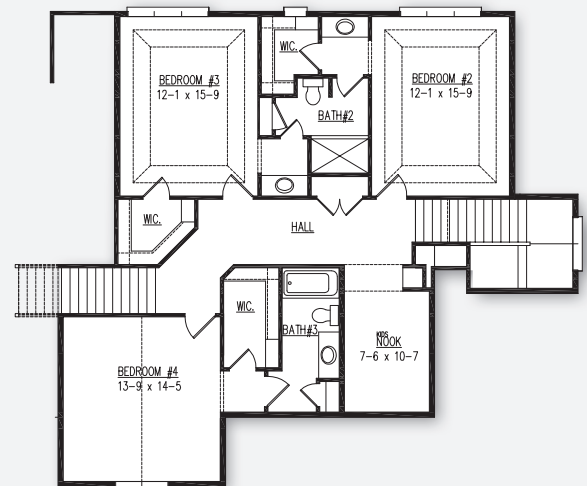

The Greenwood

Shown with stone option in lieu of brick, and with optional courtyard garage.

First Floor
2,710 Sq. Ft.

- ### POINTS OF INTEREST
- 3,934 Square Feet
 - Overall size: 77'-6" x 77'-4"
 - 4 bedrooms 3.5 bathrooms
 - Loft overlooking great room
 - Home office, 3-season porch, second floor kids' nook

Second Floor
1,224 Sq. Ft.

Model home as depicted may not represent base home plan. Please see a sales representative for details.