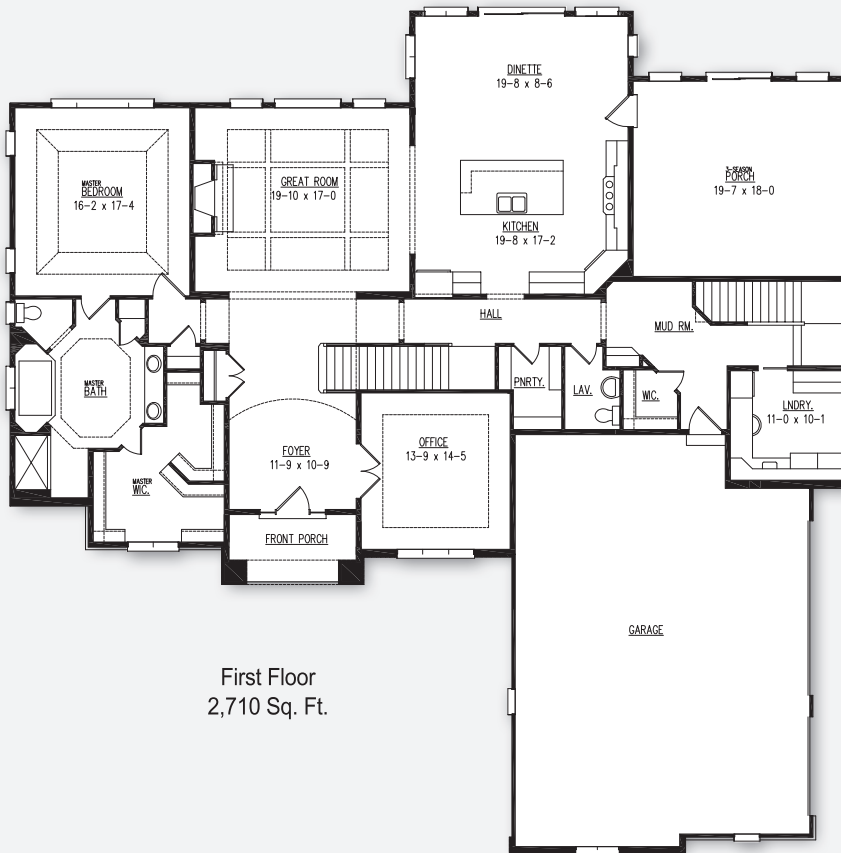

The Greenwood

Shown with stone option in lieu of brick, and with optional courtyard garage.

First Floor
2,710 Sq. Ft.

- ### POINTS OF INTEREST
- 3,934 Square Feet
 - Overall size: 77'-6" x 77'-4"
 - 4 bedrooms 3.5 bathrooms
 - Loft overlooking great room
 - Home office, 3-season porch, second floor kids' nook

Second Floor
1,224 Sq. Ft.

Model home as depicted may not represent base home plan. Please see a sales representative for details.