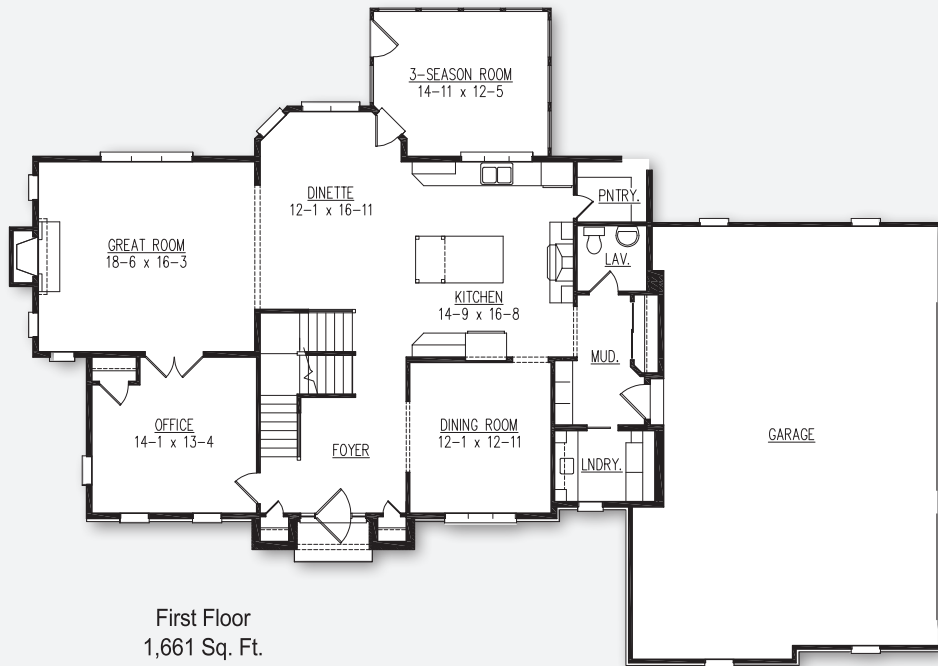

The Lancaster

First Floor
1,661 Sq. Ft.

- POINTS OF INTEREST**
- 3,815 Square Feet
 - Overall size: 80'-0" x 56'-1"
 - 4 bedrooms, 3.5 baths
 - Bonus room
 - Home office
 - 3 Season room

Second Floor
2,154 Sq. Ft.

Model home as depicted may not represent base home plan. Please see a sales representative for details.