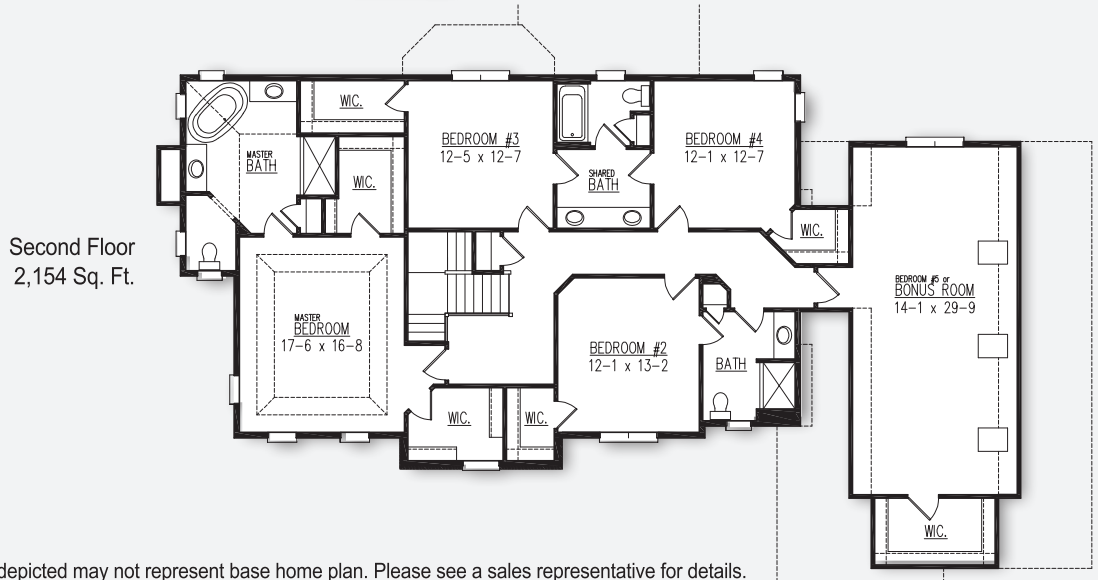

The Lancaster

First Floor
1,661 Sq. Ft.

- POINTS OF INTEREST**
- 3,815 Square Feet
 - Overall size: 80'-0" x 56'-1"
 - 4 bedrooms, 3.5 baths
 - Bonus room
 - Home office
 - 3 Season room

Second Floor
2,154 Sq. Ft.

Model home as depicted may not represent base home plan. Please see a sales representative for details.