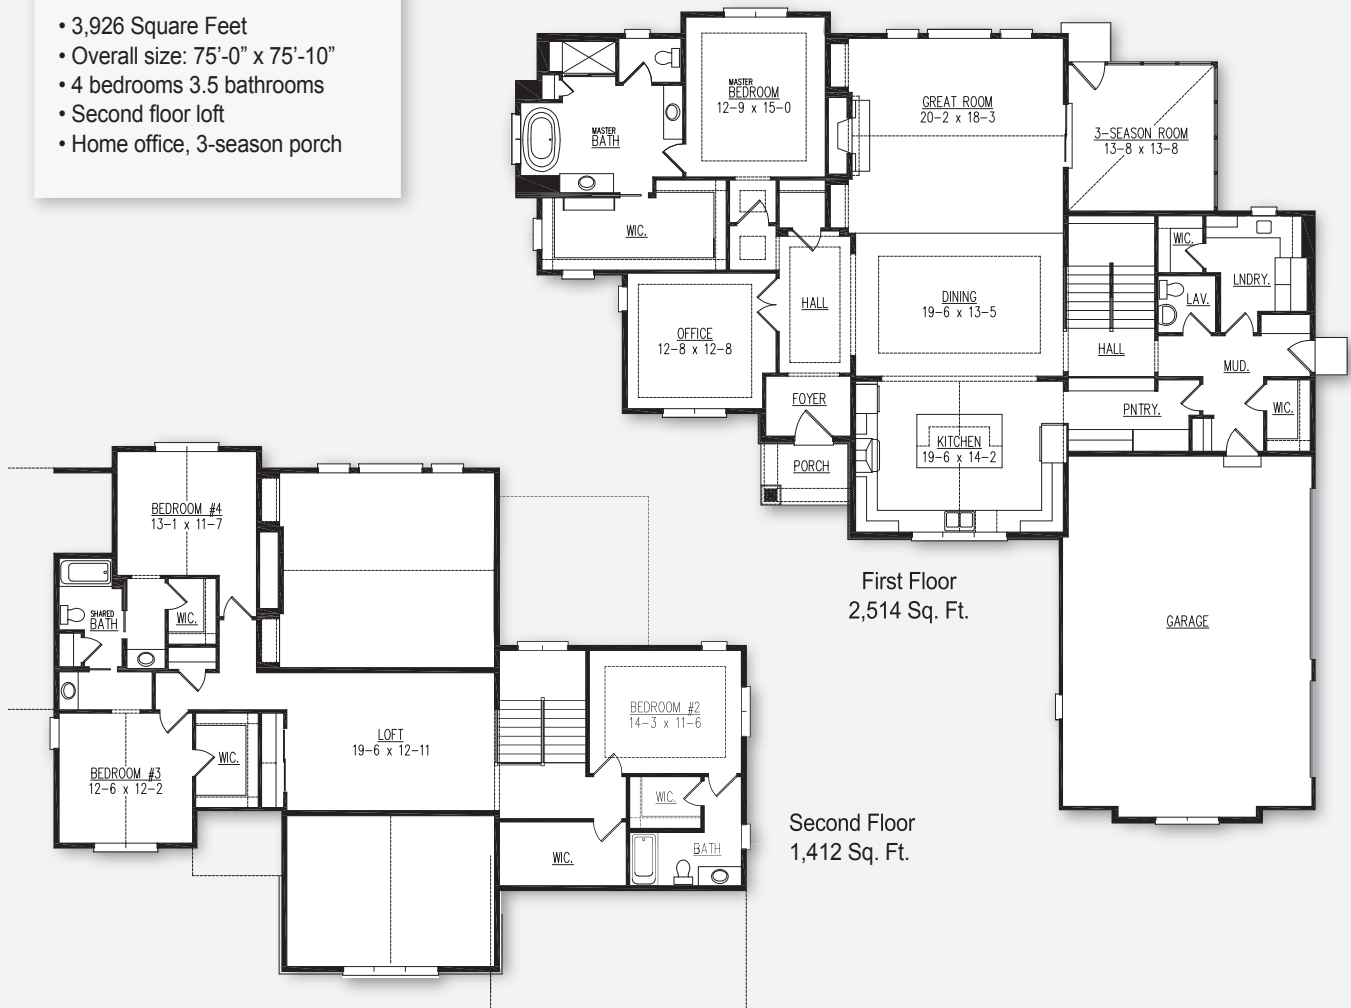

The Montello

POINTS OF INTEREST

- 3,926 Square Feet
- Overall size: 75'-0" x 75'-10"
- 4 bedrooms 3.5 bathrooms
- Second floor loft
- Home office, 3-season porch

Model home as depicted may not represent base home plan. Please see a sales representative for details.