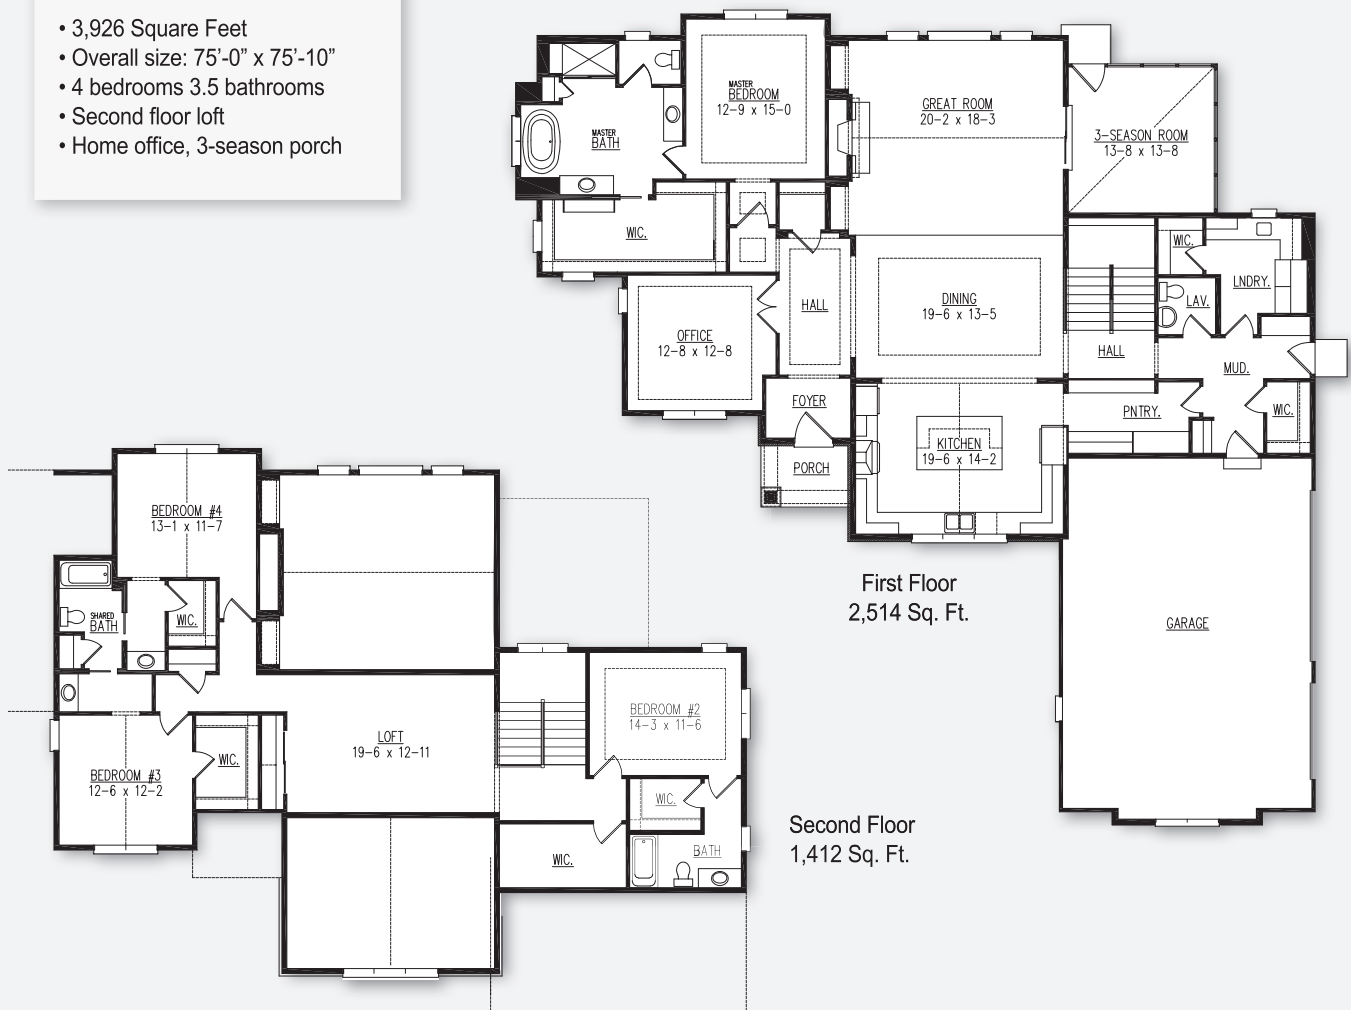

# The Montello

### POINTS OF INTEREST

- 3,926 Square Feet
- Overall size: 75'-0" x 75'-10"
- 4 bedrooms 3.5 bathrooms
- Second floor loft
- Home office, 3-season porch

Model home as depicted may not represent base home plan. Please see a sales representative for details.