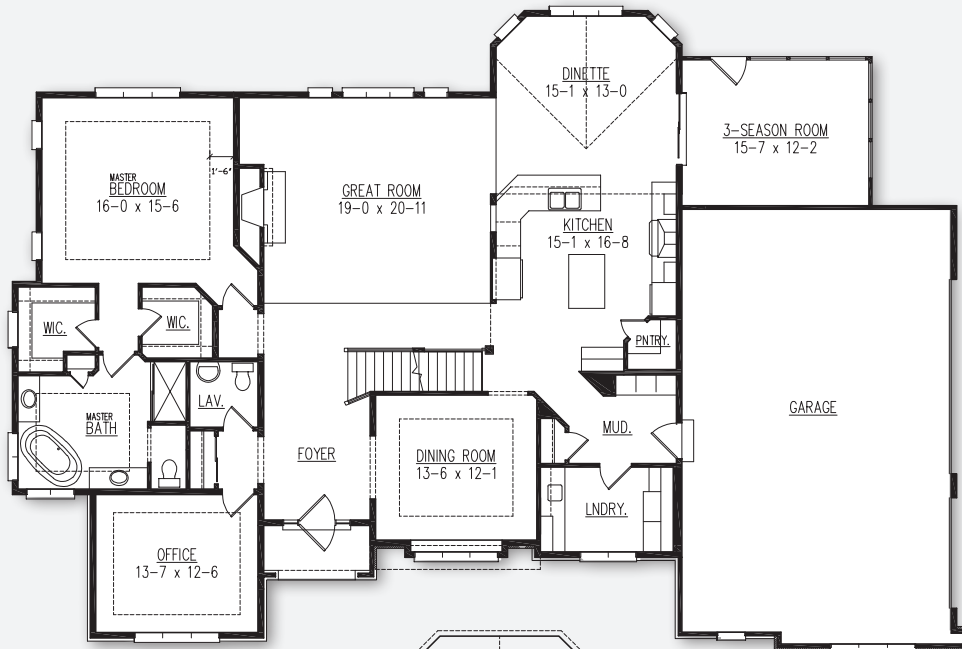

The Prescott

First Floor  
2,274 Sq. Ft.

Second Floor  
1,000 Sq. Ft.

POINTS OF INTEREST

- 3,274 Square Feet
- Overall size: 80'-0" x 53'-6"
- 3 bedrooms 2.5 bathrooms
- Bonus room & loft
- Office/den

Model home as depicted may not represent base home plan. Please see a sales representative for details.