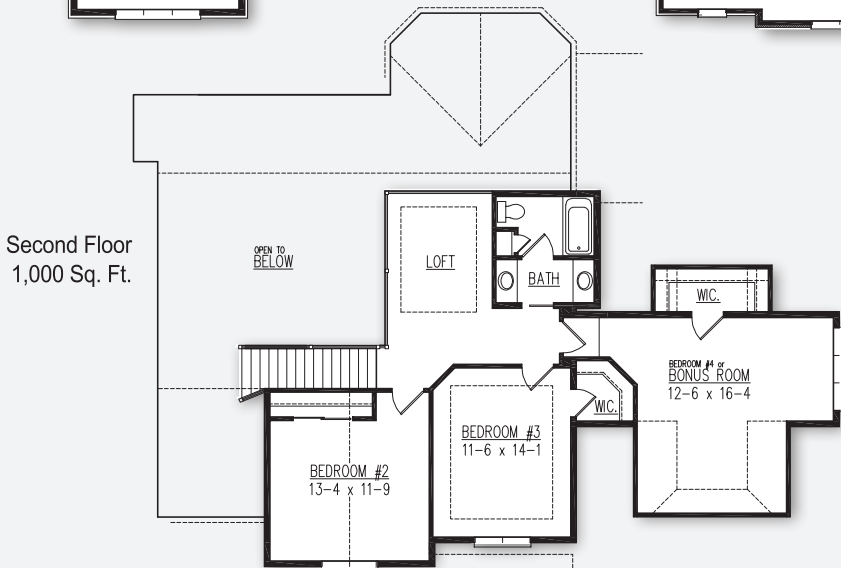

The Prescott

First Floor  
2,274 Sq. Ft.

Second Floor  
1,000 Sq. Ft.

POINTS OF INTEREST

- 3,274 Square Feet
- Overall size: 80'-0" x 53'-6"
- 3 bedrooms 2.5 bathrooms
- Bonus room & loft
- Office/den

Model home as depicted may not represent base home plan. Please see a sales representative for details.