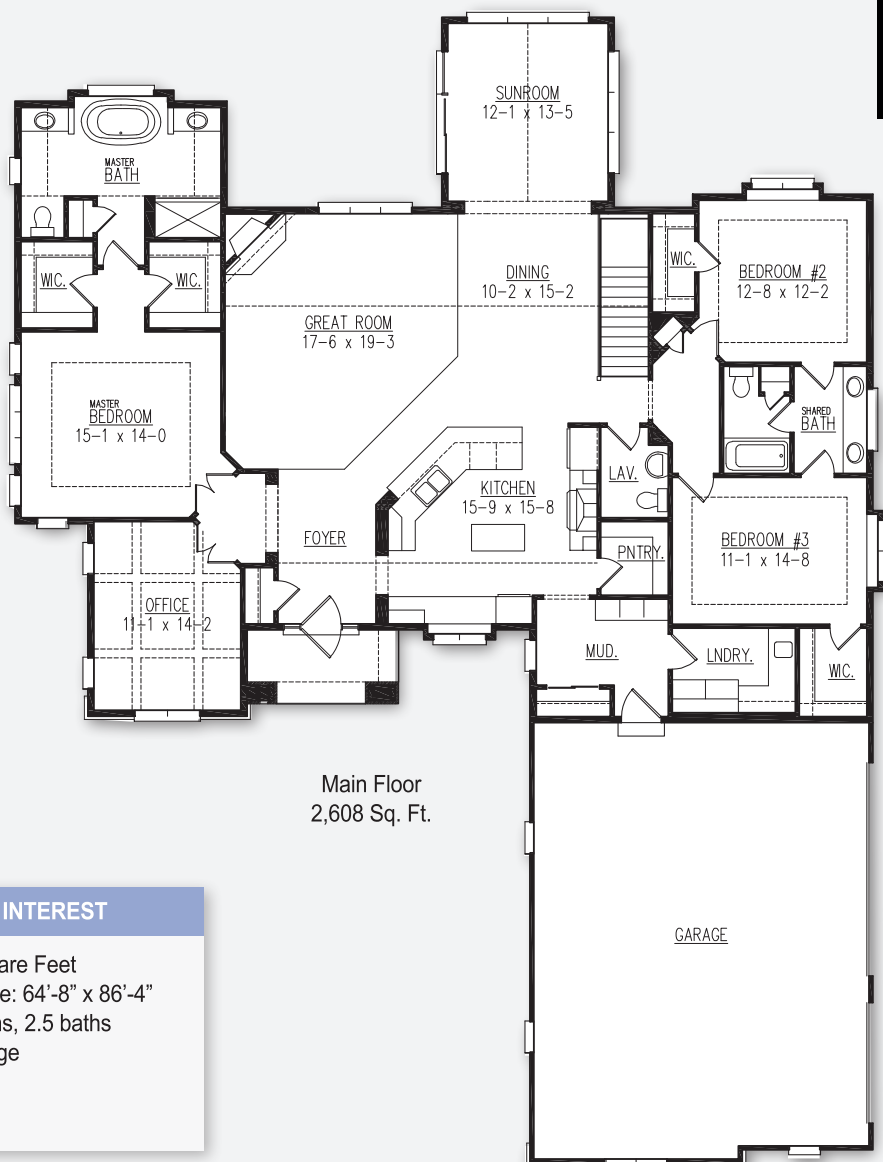

The Washburn

Main Floor
2,608 Sq. Ft.

- POINTS OF INTEREST**
- 2,608 Square Feet
 - Overall size: 64'-8" x 86'-4"
 - 3 bedrooms, 2.5 baths
 - 3 car garage
 - Study
 - Sunroom

Model home as depicted may not represent base home plan. Please see a sales representative for details.